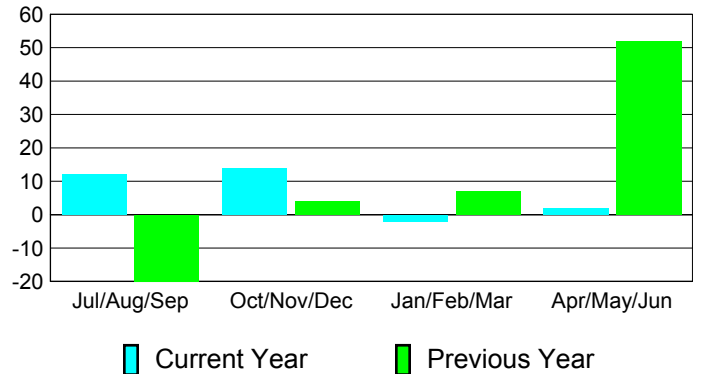

**Membership Results
2010-2011**

**Membership
2009-2010**

Month	Net Memb Goal	Actual New Memb	Actual Dropped Memb	Gain/Loss of Memb	Gain/Loss of Memb
Jul/Aug/Sep	20	38	-26	12	-20
Oct/Nov/Dec	25	39	-25	14	4
Jan/Feb/Mar	50	32	-34	-2	7
Apr/May/June	50	63	-61	2	52
Totals	145	172	-146	26	43

Membership Results 2010-2011

Goal, New, Dropped, Gain/Loss

Comparison of Membership Gain/Loss

Current Year Compared to the Previous Year

Gender Comparison 2010-2011

Jul/Aug/Sep

Oct/Nov/Dec

Jan/Feb/Mar

Apr/May/June

Male

Female