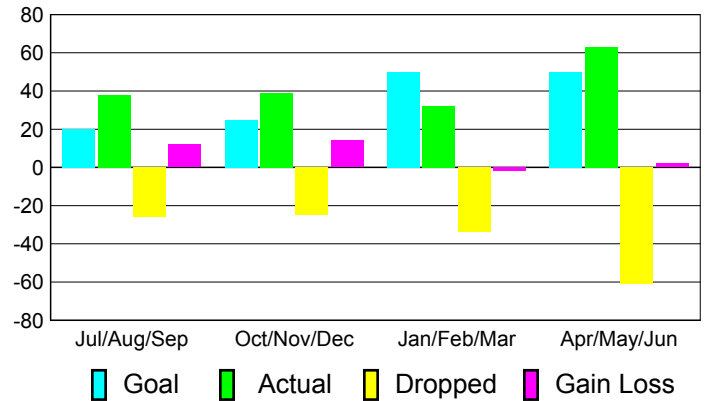

Membership Results 2010-2011

Goal, New, Dropped, Gain/Loss

Comparison of Membership Gain/Loss

Current Year Compared to the Previous Year